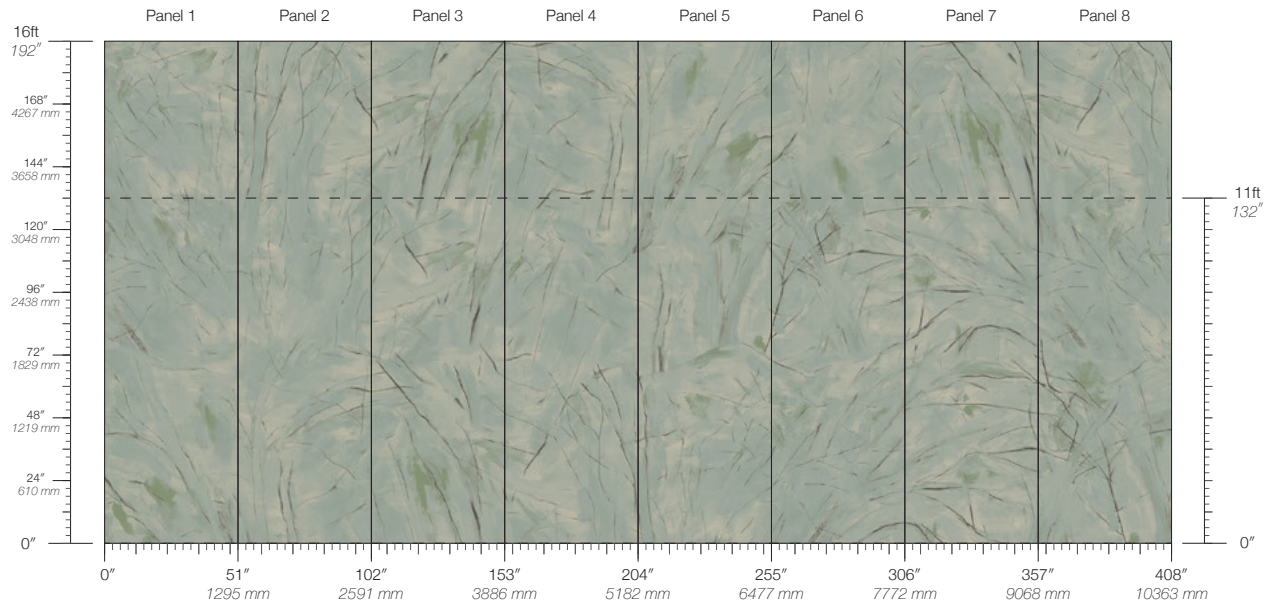

# Kaleidoscope Renew

Suitable for residential and commercial projects

**COLOR**  
Renew

**ITEM**  
6114

**CONTENT**  
Type II PVC-Free

**PANEL WIDTH**  
51" / 1295 mm trimmed

**PANEL HEIGHT**  
132" / 3353 mm standard  
192" / 4877 mm extended